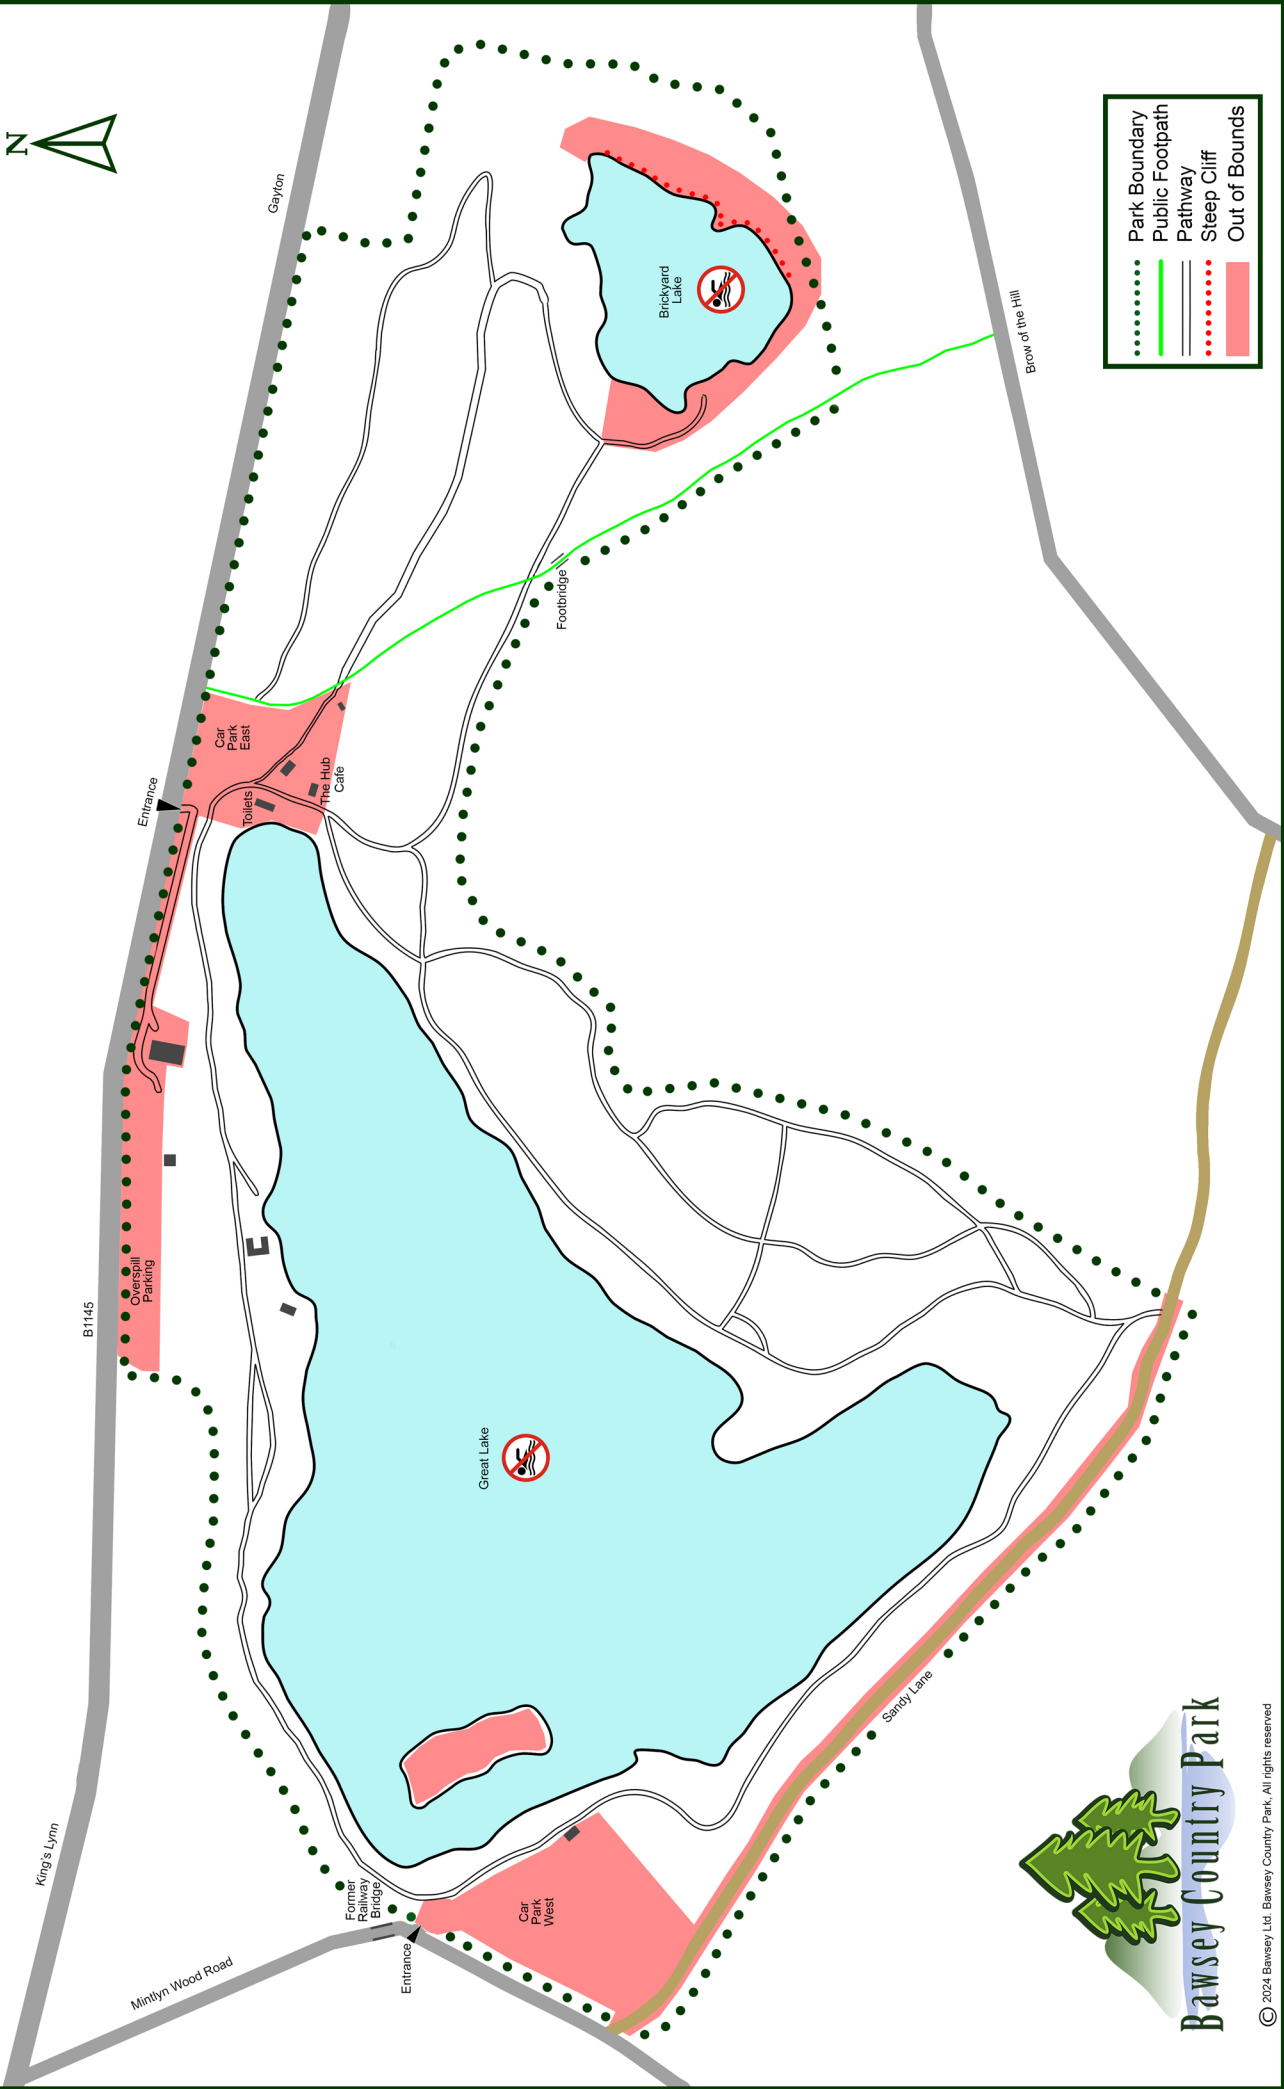

TERMS & CONDITIONS

You agree to make good any holes/trenches created during your activity.
You agree not to damage any trees, vegetation or other structures within Bawsey Country Park.
You agree to abide by all park rules which can be found on our website www.bawsey.co.uk.
You agree to park your vehicle within the main car park, Car Park (East) - shown on the map on the reverse of this form.
Your booking this activity assumes your acceptance that Bawsey Ltd (t/a Bawsey Estate and Country Park) will not be liable for any injury, damage, action, claim, cost or expense which may arise as a result of this activity.
You agree to inform Bawsey Ltd of any find of potentially high value or potential historical importance.
Your booking this activity assumes that you have any required insurance in place and that it is up to date.
Bawsey Ltd reserve the right to cancel and reschedule your booking if conditions arise that could result in the activity being deemed to be unsafe.
The map on the reverse of this form shows the park layout and areas where metal detecting is not permitted. You agree not to carry out any metal detecting in those areas.
Our bank details are:
Bawsey Ltd
Account number: 29410029
Sort code: 54-21-38

- Park Boundary
- Public Footpath
- Pathway
- Steep Cliff
- Out of Bounds